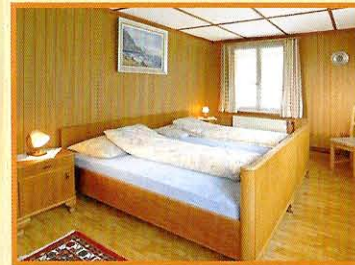

Schlafzimmer Eltern/Parents' bedroom